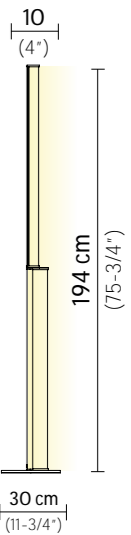

MODULA SUSPENSION DOUBLE

Light Source: 70W - 200-240 Vac/24 Vdc - 7.542 Lumen - 3.000 Kelvin - CRI >90, Integrated LED
 Dimmable: Triac Trailing Edge
 Materials: Lentiflex®, Abs
 Weight: net 3,1 Kg - gross 3,6 Kg
 Packaging: 115 x 16 x h. 16 cm

MODULA SUSPENSION

Light Source: 35W - 200-240 Vac/24 Vdc - 3.771 Lumen - 3.000 Kelvin - CRI >90, Integrated LED
 Dimmable: Triac Trailing Edge
 Materials: Lentiflex®, Abs
 Weight: net 1,6 Kg - gross 2,4 Kg
 Packaging: 115 x 16 x h. 16 cm

MODULA FLOOR LINEAR

Light Source: 70W - 100-240 Vac/24 Vdc - 7.542 Lumen - 3.000 Kelvin - CRI >90, Integrated LED
 Dimmable: with integrated dimmer
 Materials: Lentiflex®, Abs
 Weight: net 5,75 Kg - gross 8,6 Kg
 Packaging: 206 x 16 x h. 16 cm

MODULA FLOOR TWISTED

Light Source: 70W - 100-240 Vac/24 Vdc - 7.542 Lumen - 3.000 Kelvin - CRI >90, Integrated LED
 Dimmable: with integrated dimmer
 Materials: Lentiflex®, Abs
 Weight: net 5,75 Kg - gross 8,6 Kg
 Packaging: 206 x 16 x h. 16 cm