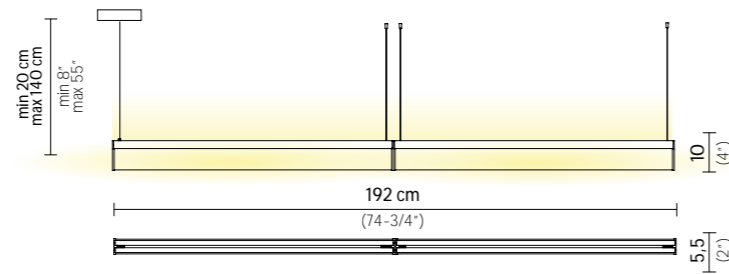

MODULA SUSPENSION DOUBLE

Light Source: 70W - 200-240 Vac/24 Vdc - 7.542 Lumen - 3.000 Kelvin - CRI >90, Integrated LED
 Dimmable: Triac Trailing Edge
 Materials: Lentiflex®, Abs
 Weight: net 3,1 Kg - gross 3,6 Kg
 Packaging: 115 x 16 x h. 16 cm

MODULA SUSPENSION

Light Source: 35W - 200-240 Vac/24 Vdc - 3.771 Lumen - 3.000 Kelvin - CRI >90, Integrated LED
 Dimmable: Triac Trailing Edge
 Materials: Lentiflex®, Abs
 Weight: net 1,6 Kg - gross 2,4 Kg
 Packaging: 115 x 16 x h. 16 cm

MODULA FLOOR LINEAR

Light Source: 70W - 100-240 Vac/24 Vdc - 7.542 Lumen - 3.000 Kelvin - CRI >90, Integrated LED
 Dimmable: with integrated dimmer
 Materials: Lentiflex®, Abs
 Weight: net 5,75 Kg - gross 8,6 Kg
 Packaging: 206 x 16 x h. 16 cm

MODULA FLOOR TWISTED

Light Source: 70W - 100-240 Vac/24 Vdc - 7.542 Lumen - 3.000 Kelvin - CRI >90, Integrated LED
 Dimmable: with integrated dimmer
 Materials: Lentiflex®, Abs
 Weight: net 5,75 Kg - gross 8,6 Kg
 Packaging: 206 x 16 x h. 16 cm