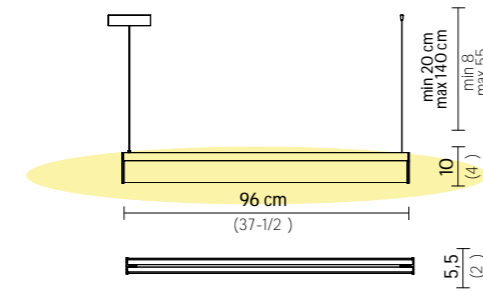

MODULA SUSPENSION

Light Source: 35W - 100-130 Vac/24 Vdc - 3.771 Lumen - 3.000 Kelvin - CRI >90, Integrated LED
Dimmable: Triac Trailing Edge
Materials: Lentiflex^{fl}, Abs
Weight: net 3,53 lbs - gross 5,29 lbs
Packaging: 45,28 x 6,3 x h. 6,3 in