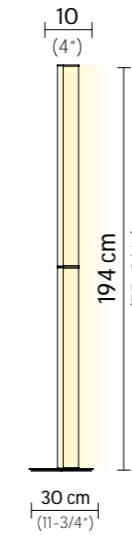

MODULA SUSPENSION DOUBLE

Light Source: 70W - 200-240 Vac/24 Vdc - 7.542 Lumen - 3.000 Kelvin - CRI >90, Integrated LED
 Dimmable: Triac Trailing Edge
 Materials: Lentiflex®, Abs
 Weight: net 3,1 Kg - gross 3,6 Kg
 Packaging: 115 x 16 x h. 16 cm

MODULA SUSPENSION

Light Source: 35W - 200-240 Vac/24 Vdc - 3.771 Lumen - 3.000 Kelvin - CRI >90, Integrated LED
 Dimmable: Triac Trailing Edge
 Materials: Lentiflex®, Abs
 Weight: net 1,6 Kg - gross 2,4 Kg
 Packaging: 115 x 16 x h. 16 cm

MODULA FLOOR LINEAR

Light Source: 70W - 100-240 Vac/24 Vdc - 7.542 Lumen - 3.000 Kelvin - CRI >90, Integrated LED
 Dimmable: with integrated dimmer
 Materials: Lentiflex®, Abs
 Weight: net 5,75 Kg - gross 8,6 Kg
 Packaging: 206 x 16 x h. 16 cm

MODULA FLOOR TWISTED

Light Source: 70W - 100-240 Vac/24 Vdc - 7.542 Lumen - 3.000 Kelvin - CRI >90, Integrated LED
 Dimmable: with integrated dimmer
 Materials: Lentiflex®, Abs
 Weight: net 5,75 Kg - gross 8,6 Kg
 Packaging: 206 x 16 x h. 16 cm