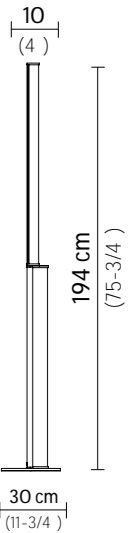

FINISH	SIZE	PRODUCT CODE	EAN CODE	DETAILS
 BLACK CRYSTAL	DOUBLE	MODS000PRB01TDB000US	8024727098579	Ø 5,51 x h. 1,77 in CRYSTAL
	SUSPENSION	MODS000PRB01TSG000US	8024727098562	
	ACCESSORIES			
	6M CABLE KIT			
	DALI ACC00DALOUNI000B0 CASAMBI ACC00CAI0220000G0			
 BLACK PLISSÉ	DOUBLE	MODS000DPB01TDB000US	8024727098616	Ø 5,51 x h. 1,77 in PLISSÉ
	SUSPENSION	MODS000DPB01TSG000US	8024727098609	
	ACCESSORIES			
	6M CABLE KIT			
	DALI ACC00DALOUNI000B0 CASAMBI ACC00CAI0220000G0			
 LIGHT GREY CRYSTAL	DOUBLE	MODS000PRL01TDB000US	8024727098555	Ø 5,51 x h. 1,77 in CRYSTAL
	SUSPENSION	MODS000PRL01TSG000US	8024727098548	
	ACCESSORIES			
	6M CABLE KIT			
	DALI ACC00DALOUNI000B0 CASAMBI ACC00CAI0220000G0			
 LIGHT GREY PLISSÉ	DOUBLE	MODS000DPL01TDB000US	8024727098593	Ø 5,51 x h. 1,77 in PLISSÉ
	SUSPENSION	MODS000DPL01TSG000US	8024727098586	
	ACCESSORIES			
	6M CABLE KIT			
	DALI ACC00DALOUNI000B0 CASAMBI ACC00CAI0220000G0			

FINISH	SIZE	PRODUCT CODE	EAN CODE	DETAILS
 BLACK CRYSTAL	LINEAR	MODFM00PRB00000000US	8024727098661	LINEAR TWISTED
	TWISTED	MODFM00PRB000TW000US		
	ACCESSORIES			
 BLACK PLISSÉ	LINEAR	MODFM00DPB00000000US	8024727098623	LINEAR TWISTED
	TWISTED	MODFM00DPB000TW000US		
	ACCESSORIES			
 LIGHT GREY CRYSTAL	LINEAR	MODFM00PRL00000000US	8024727098746	LINEAR TWISTED
	TWISTED	MODFM00PRL000TW000US		
	ACCESSORIES			
 LIGHT GREY PLISSÉ	LINEAR	MODFM00DPL00000000US		LINEAR TWISTED
	TWISTED	MODFM00DPL000TW000US	8024727098722	
	ACCESSORIES