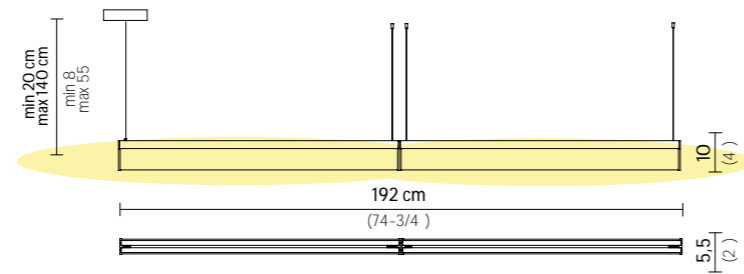

MODULA SUSPENSION DOUBLE

Light Source: 70W - 100-130 Vac/24 Vdc - 7.542 Lumen - 3.000 Kelvin - CRI >90, Integrated LED
Dimmable: Triac Trailing Edge
Materials: Lentiflex^{fl}, Abs
Weight: net 6,83 lbs - gross 7,94 lbs
Packaging: 45,28 x 6,3 x h. 6,3 in