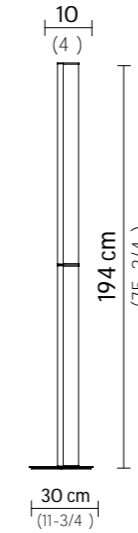

MODULA FLOOR LINEAR

Light Source: 70W - 100-240 Vac/24 Vdc - 7.542 Lumen - 3.000 Kelvin - CRI >90, Integrated LED
Dimmable: with integrated dimmer
Materials: Lentiflex^{fl}, Abs
Weight: net 12,67 lbs - gross 18,96 lbs
Packaging: 81,1 x 6,3 x h. 6,3 in

MODULA FLOOR TWISTED

Light Source: 70W - 100-240 Vac/24 Vdc - 7.542 Lumen - 3.000 Kelvin - CRI >90, Integrated LED
Dimmable: with integrated dimmer
Materials: Lentiflex^{fl}, Abs
Weight: net 12,67 lbs - gross 18,96 lbs
Packaging: 81,1 x 6,3 x h. 6,3 in