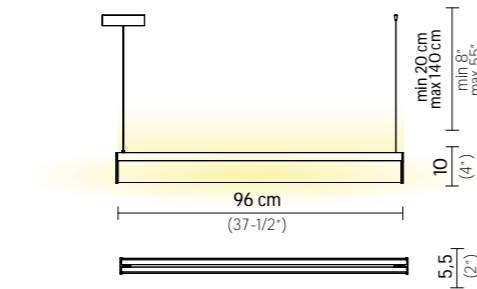

MODULA SUSPENSION DOUBLE

Light Source: 70W - 200-240 Vac/24 Vdc - 7.542 Lumen - 3.000 Kelvin - CRI >90, Integrated LED
 Dimmable: Triac Trailing Edge
 Materials: Lentiflex®, Abs
 Weight: net 3,1 Kg - gross 3,6 Kg
 Packaging: 115 x 16 x h. 16 cm

MODULA SUSPENSION

Light Source: 35W - 200-240 Vac/24 Vdc - 3.771 Lumen - 3.000 Kelvin - CRI >90, Integrated LED
 Dimmable: Triac Trailing Edge
 Materials: Lentiflex®, Abs
 Weight: net 1,6 Kg - gross 2,4 Kg
 Packaging: 115 x 16 x h. 16 cm

MODULA FLOOR LINEAR

Light Source: 70W - 100-240 Vac/24 Vdc - 7.542 Lumen - 3.000 Kelvin - CRI >90, Integrated LED
 Dimmable: with integrated dimmer
 Materials: Lentiflex®, Abs
 Weight: net 5,75 Kg - gross 8,6 Kg
 Packaging: 206 x 16 x h. 16 cm

MODULA FLOOR TWISTED

Light Source: 70W - 100-240 Vac/24 Vdc - 7.542 Lumen - 3.000 Kelvin - CRI >90, Integrated LED
 Dimmable: with integrated dimmer
 Materials: Lentiflex®, Abs
 Weight: net 5,75 Kg - gross 8,6 Kg
 Packaging: 206 x 16 x h. 16 cm