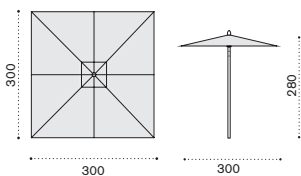

Ethi-Care

Acrylic Red
Earth

Square umbrella 2,2x2,2 m

Item

- CCOMQM2FA1
- CCOMQM2FA12
- CCOMQM2FA10
- CCOMQM2FA39
- CCOMQM2FA27
- CCOMQM2FAVA
- CCOMQM2FA76

Description

- Ivory
- Dove grey
- Lilac
- Espresso
- Blue narval
- Green seaweed
- Red earth

19 1 box 25X286X24H 22 Kg

COVER244

Rain cover, 27,5 Ø h260

Square umbrella 3x3 m

- CCOMQM1FA1
- CCOMQM1FA12
- CCOMQM1FA10
- CCOMQM1FA39
- CCOMQM1FA27
- CCOMQM1FAVA
- CCOMQM1FA76

- Ivory
- Dove grey
- Lilac
- Espresso
- Blue narval
- Green seaweed
- Red earth

21 1 box 25X286X24H 25 Kg

COVER246

Rain cover, 27,5 Ø h280

Ethimo

Classic

Rectangular umbrella 4x3 m

→ 23 ☔ ☀ | 1 box 25X308X24H 28 Kg

Item	Description
------	-------------