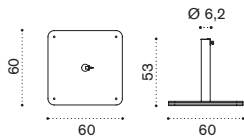

→ 24 | 2 boxes 1X 12X12X65H 1,5 Kg + 1X 62X62X3H 23,5 Kg

OMBAM21PB31	White
OMBAM21PB40	Mud grey

Base 48 kg
only for item:CCOMTM1 – CCOMQM1 – CCOMRM1