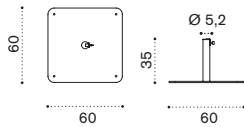

Classic

Design: Ethimo

Collection composed of:
square, round and
rectangular wooden umbrella.

Base 47 kg
only for item:CCOMTM2 – CCOMQM2

→ 47 | 3 boxes 1X 10X10X45H 1 Kg + 2X 62X62X3H 23,5 Kg

Item	Description
OMBAM12PB31	White
OMBAM12PB40	Mud grey

Base 24 kg
only for item:CCOMTM1 – CCOMQM1 – CCOMRM1