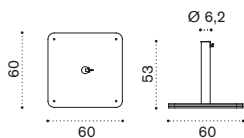

→ 48 | 3 boxes 1X 12X12X65H 1,5 Kg + 2X 62X62X3H 23,5 Kg

OMBAM22PB31	White
OMBAM22PB40	Mud grey

Base 70 kg
only for item:CCOMTM1 – CCOMQM1 – CCOMRM1