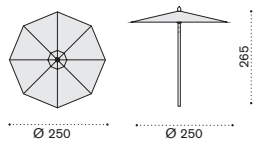

→ 19 ☔ ☀ | 1 box 25X286X24H 22 Kg

- CCOMTM2FA1 Ivory
- CCOMTM2FA12 Dove grey
- CCOMTM2FA10 Lilac
- CCOMTM2FA39 Espresso
- CCOMTM2FA27 Blue narval
- CCOMTM2FAVA Green seaweed
- CCOMTM2FA76 Red earth

- COVER244 Rain cover, 27,5 Ø h260