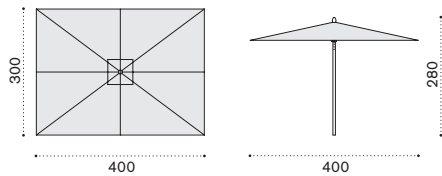

19 1 box 25X286X24H 22 Kg

COVER244

Rain cover, 27,5 Ø h260

Square umbrella 3x3 m

- CCOMQM1FA1
- CCOMQM1FA12
- CCOMQM1FA10
- CCOMQM1FA39
- CCOMQM1FA27
- CCOMQM1FAVA
- CCOMQM1FA76

- Ivory
- Dove grey
- Lilac
- Espresso
- Blue narval
- Green seaweed
- Red earth

21 1 box 25X286X24H 25 Kg

COVER246

Rain cover, 27,5 Ø h280

Ethimo

Classic

Rectangular umbrella 4x3 m

→ 23 ☔ ☀ | 1 box 25X308X24H 28 Kg

Item	Description
------	-------------