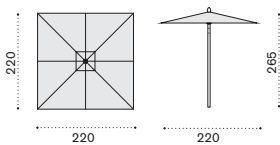

Square umbrella 2,2x2,2 m

Item

- CCOMQM2FA1
- CCOMQM2FA12
- CCOMQM2FA10
- CCOMQM2FA39
- CCOMQM2FA27
- CCOMQM2FAVA
- CCOMQM2FA76

Description

- Ivory
- Dove grey
- Lilac
- Espresso
- Blue narval
- Green seaweed
- Red earth

19 1 box 25X286X24H 22 Kg

COVER244

Rain cover, 27,5 Ø h260