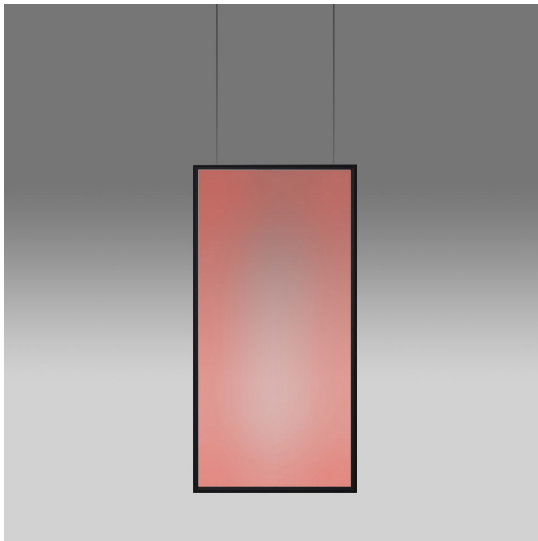

Discovery Space Rectangular - RGBW - Black - App Compatible

Ernesto Gismondi

IP20    Dimmerable: 

LUMINAIRE

- Watt: **54W**
- Voltage: **220-240V**
- Delivered lumens output: **2664lm**
- Efficiency: **100%**
- Efficacy: **49.33lm/W**
- CRI: **80**
- Dimmable Typology: **APP**

Notes

The APP driver can not be controlled by DALI dimming system and viceversa.

DESCRIPTION

Discovery is an unobtrusive, utterly absent and immaterial element. Its volume is only perceived when switched on, thanks to the light that outlines the central emitting surface. The result is a uniform light, ideal for working environments. The company's great optoelectronic skills, combined with a thorough culture of design and with technological know-how, produces a perfectly all-purpose and surprising solution, which translates innovation into emotional perception.

PRODUCT CODE: 2003030APP

FEATURES

- Article Code: **2003030APP**
- Colour: **Black**
- Installation: **Suspension**
- Material: **Technopolymer, aluminium**
- Series: **Design Collection**
- Environment: **Indoor**
- design by: **Ernesto Gismondi**

DIMENSIONS

- Length: **cm 73.5**
- Width: **cm 1.7**
- Height: **cm 147**
- Max Height from ceiling: **cm 297**

SOURCES INCLUDED

- Category: **Led RGBW**
- Number: **1**
- Watt: **52W**
- Color Tolerance: **MacAdam 3SDCM**
- Service Life: **L90 (6K) 50000h**