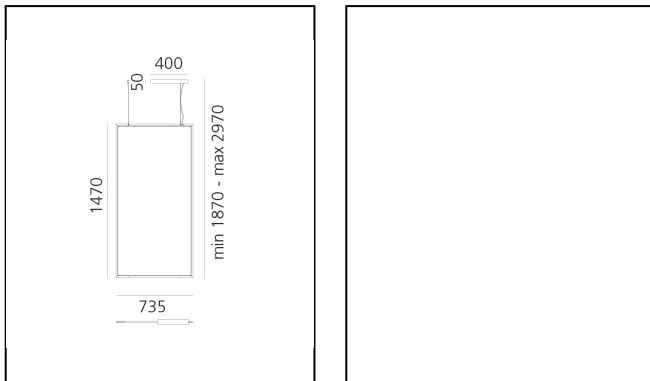

Discovery Space Rectangular - RGBW - Black - App Compatible

Ernesto Gismondi

IP20    Dimmerable: 

LUMINAIRE

- Watt: **54W**
- Voltage: **220-240V**
- Delivered lumens output: **2664lm**
- Efficiency: **100%**
- Efficacy: **49.33lm/W**
- CRI: **80**
- Dimmable Typology: **APP**

DIMENSIONS

- Length: **cm 73.5**
- Width: **cm 1.7**
- Height: **cm 147**
- Max Height from ceiling: **cm 297**

SOURCES INCLUDED

- Category: **Led RGBW**
- Number: **1**
- Watt: **52W**
- Color Tolerance: **MacAdam 3SDCM**
- Service Life: **L90 (6K) 50000h**