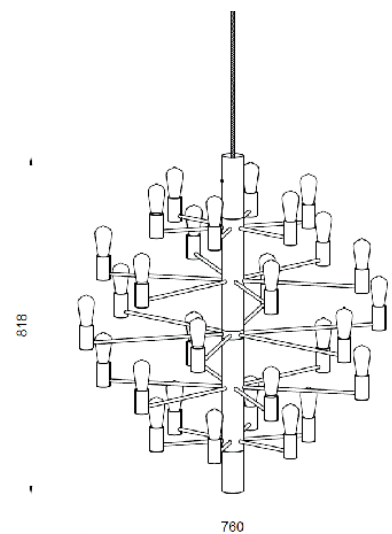

MANOLA 30

PRODUCT SPECIFICATION

Item no.	HB16659730
Category	Chandelier
Material	Metal
Mounting	Ceiling
Cord length	2,5 m
Dimmable function	Yes
Voltage	230V
Socket	E14
Wattage max	30x25W
Energy Class	A++ - E
Classification	<input type="checkbox"/>
IP Class	IP20
Height mm	818
Ø mm	760
Product weight kg	5,3
Light source included	Yes, E14 DIM LED 2,5W (HBR9301414315)
Kelvin	2400 K
Lumen	170 lm

301
Chrome

353
Black

3105
Satin Brass

herstal